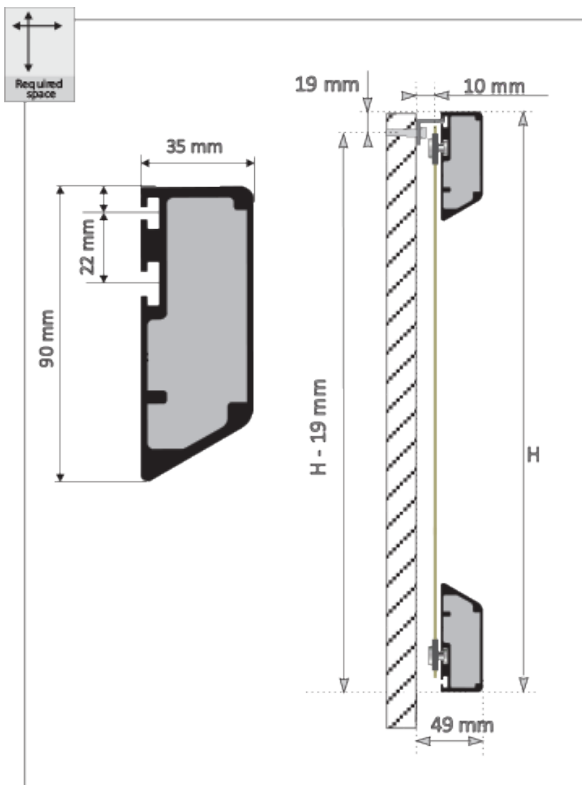

Technical informations