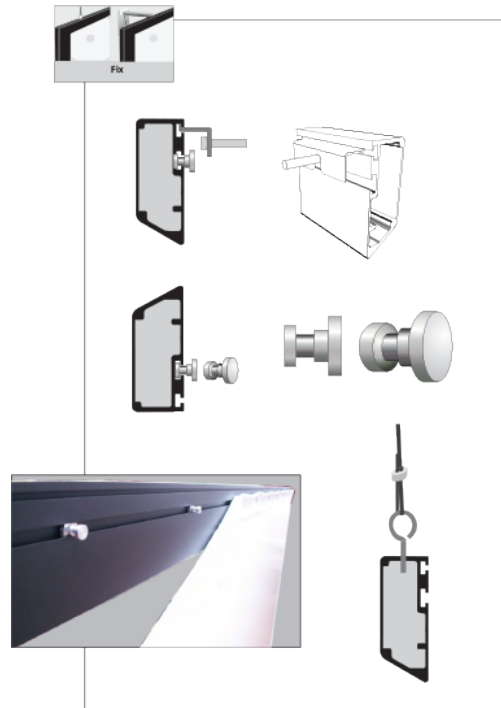

Technical informations