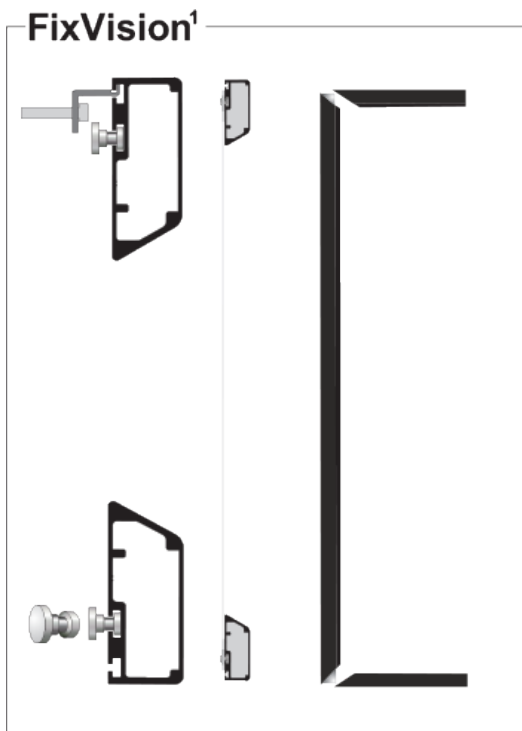

Technical informations