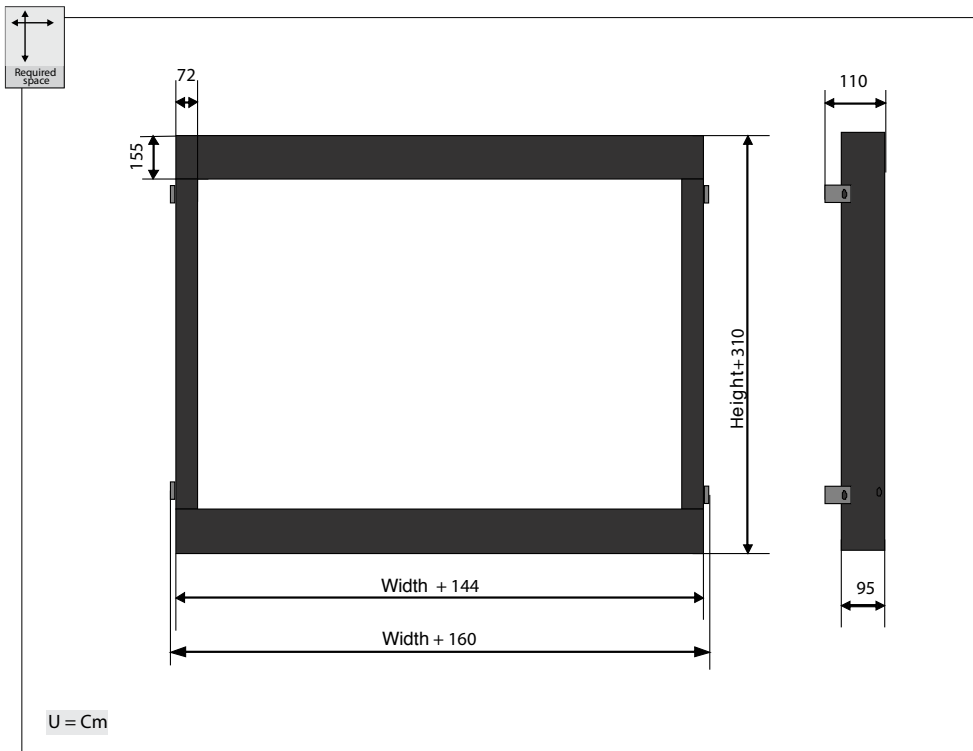

Let us share our
expertise with you

Fixed frames
Le Mask

Fixed frames

Le Mask

For a Home Cinema setting without compromise!

The Mask is a fixed frame screen that features both horizontal and vertical masking.

The Mask is a screen built on a frame with a masking system that allows you to adjust the viewing area of your film.

The snap buttons used to fix the fabric ensure a perfect flatness of the screen.

The Mask screen could be custom made to measure.

The Mask screen is available until 4m wide, then the Le Mask takes over.

All projection surfaces are suitable.

			Image size (cm)
Le Mask	2015	4:3	150 x 200
Le Mask	2418	4:3	180 x 240
Le Mask	3023	4:3	225 x 300
Le Mask	3224	4:3	240 x 320
Le Mask	2410	2:35:1	102 x 240
Le Mask	3013	2:35:1	127 x 300
Le Mask	3214	2:35:1	136 x 320
Le Mask	3515	2:35:1	149 x 350
Le Mask	4017	2:35:1	170 x 400
Le Mask	2011	16:9	112 x 200
Le Mask	2214	16:9	135 x 240
Le Mask	3017	16:9	169 x 300
Le Mask	3218	16:9	180 x 320
Le Mask	3520	16:9	197 x 350
Le Mask	4022	16:9	225 x 400

Sizes

Fixed frames Le Mask